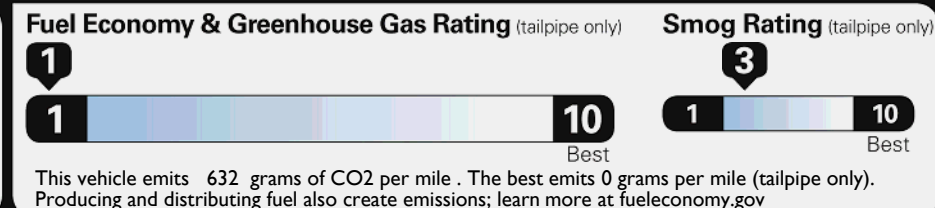

EPA DOT Fuel Economy and Environment

Gasoline

You spend **\$10,000** more in fuel costs over 5 years compared to the average new vehicle.

Annual fuel cost
\$3,500

Actual results will vary for many reasons. Including driving conditions and how you drive and maintain your vehicle. The average new vehicle gets 27 MPG and costs \$7,500 to fuel over 5 years. Cost estimates are based on 15,000 miles per year at \$3 per gallon. MPGe is miles per gasoline gallon equivalent. Vehicle emissions are significant cause of climate change and smog.